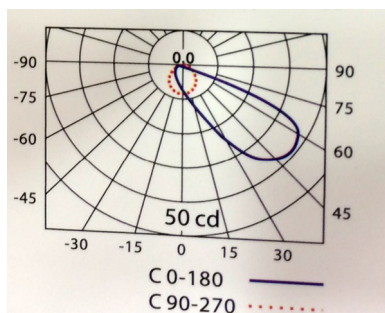

Serie / series / série: **UP EXT**