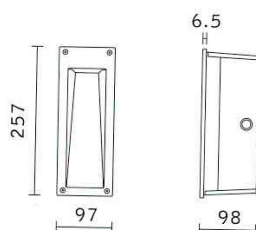

Serie / series / série: **UP EXT**