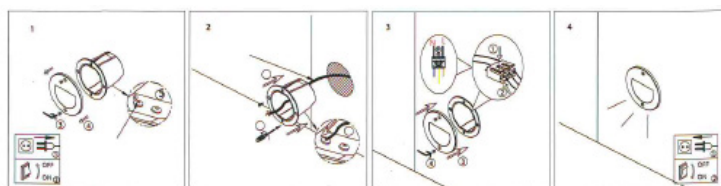

INSTALACIÓN | INSTALLATION | INSTALLATION

Adecuado para un cuadro pre-incrustado en la pared, fácil de instalar.

Suitable for a pre-embedded box in the wall, easy to install.

Convient pour une boîte pré-encastré dans le mur, facile à installer.