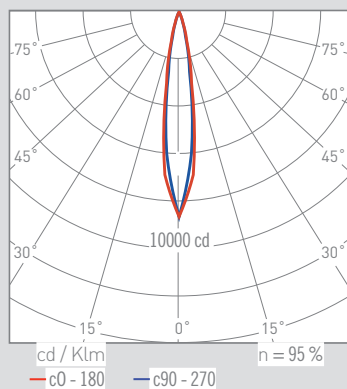

NEXIA MU

Recessed stainless steel luminaire IP67.

15816 -	OSRAM LED		
	Colour	Lamp	Class
8	Aluminum	C Warm white - 350 mA / 3 x 1,2 W	II
		F Cold white - 350 mA / 3 x 1,2 W	
1600 g	20°	12°	1
IP 67	IK09	110V-240V	DRIVER
			inox stainless steel
			LED

12°

QUALITY CERTIFICATES: