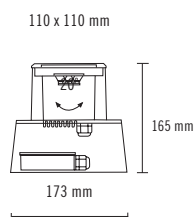

NEXIA MU

Recessed stainless steel luminaire IP67.

15816 -	OSRAM LED		
	Colour	Lamp	Class
8	Aluminum	C Warm white - 350 mA / 3 x 1,2 W	II
		F Cold white - 350 mA / 3 x 1,2 W	
1600 g	20°	12°	1
IP 67	IK09	110V-240V	DRIVER
			inox stainless steel
			LED